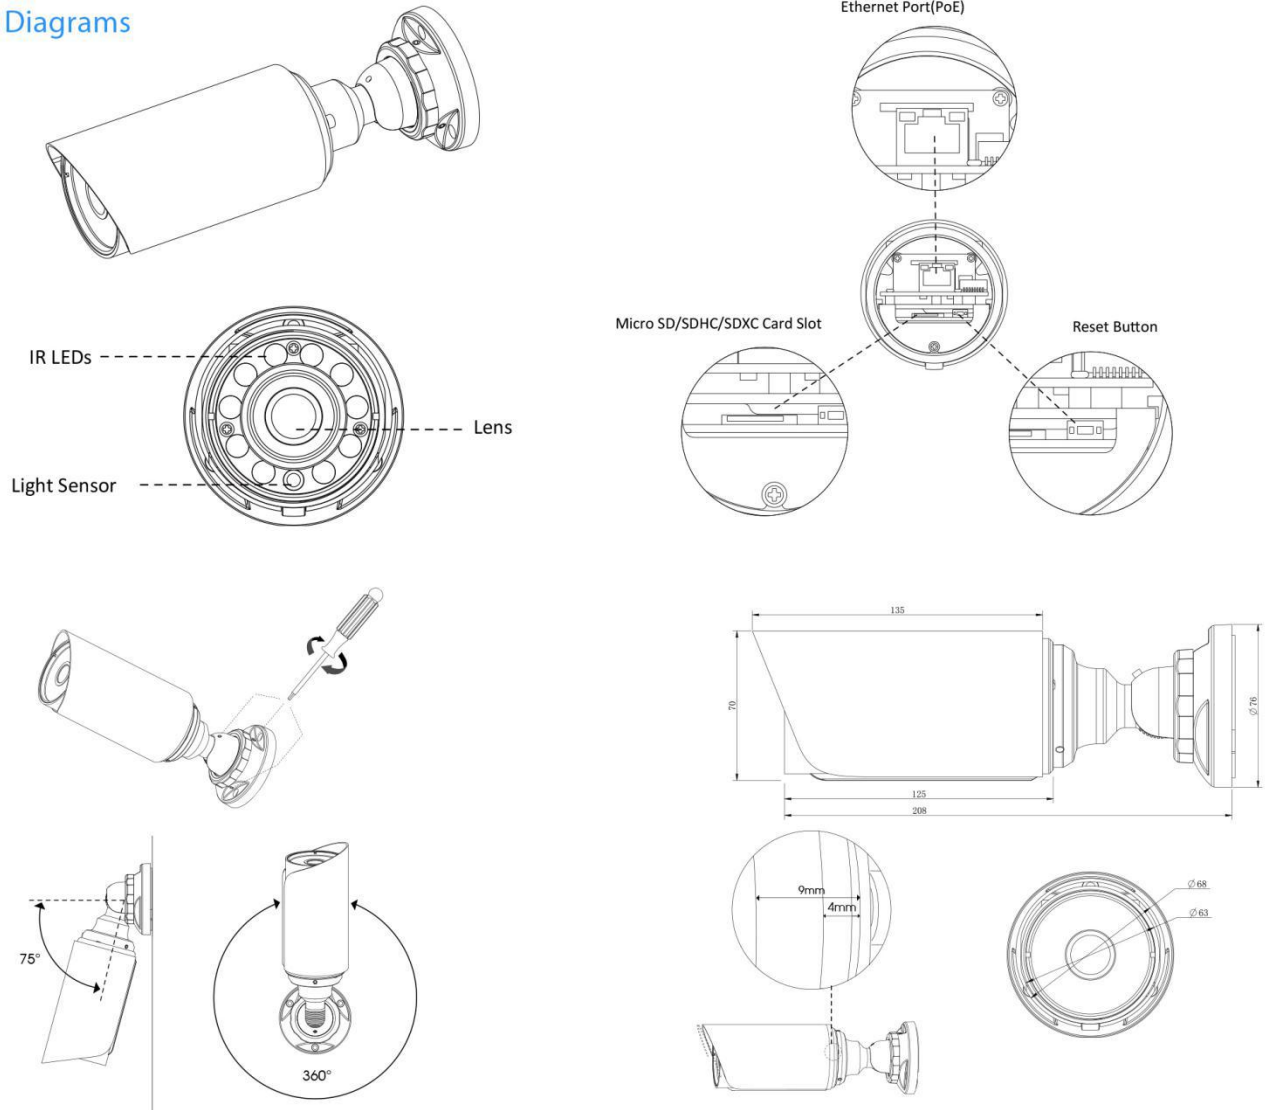

H.265 Mini Bullet Network Camera

Structure Diagrams

Units: mm

Accessories Support

A01 Pole mount with stainless steel straps

Weight: 770g
Dimensions: 170*51.5*152.6mm

A02 Corner bracket

Weight: 540g
Dimensions: 170*23.2*205.3mm

A03 Corner bracket

Weight: 895g
Dimensions: 170*152.6*76.3mm